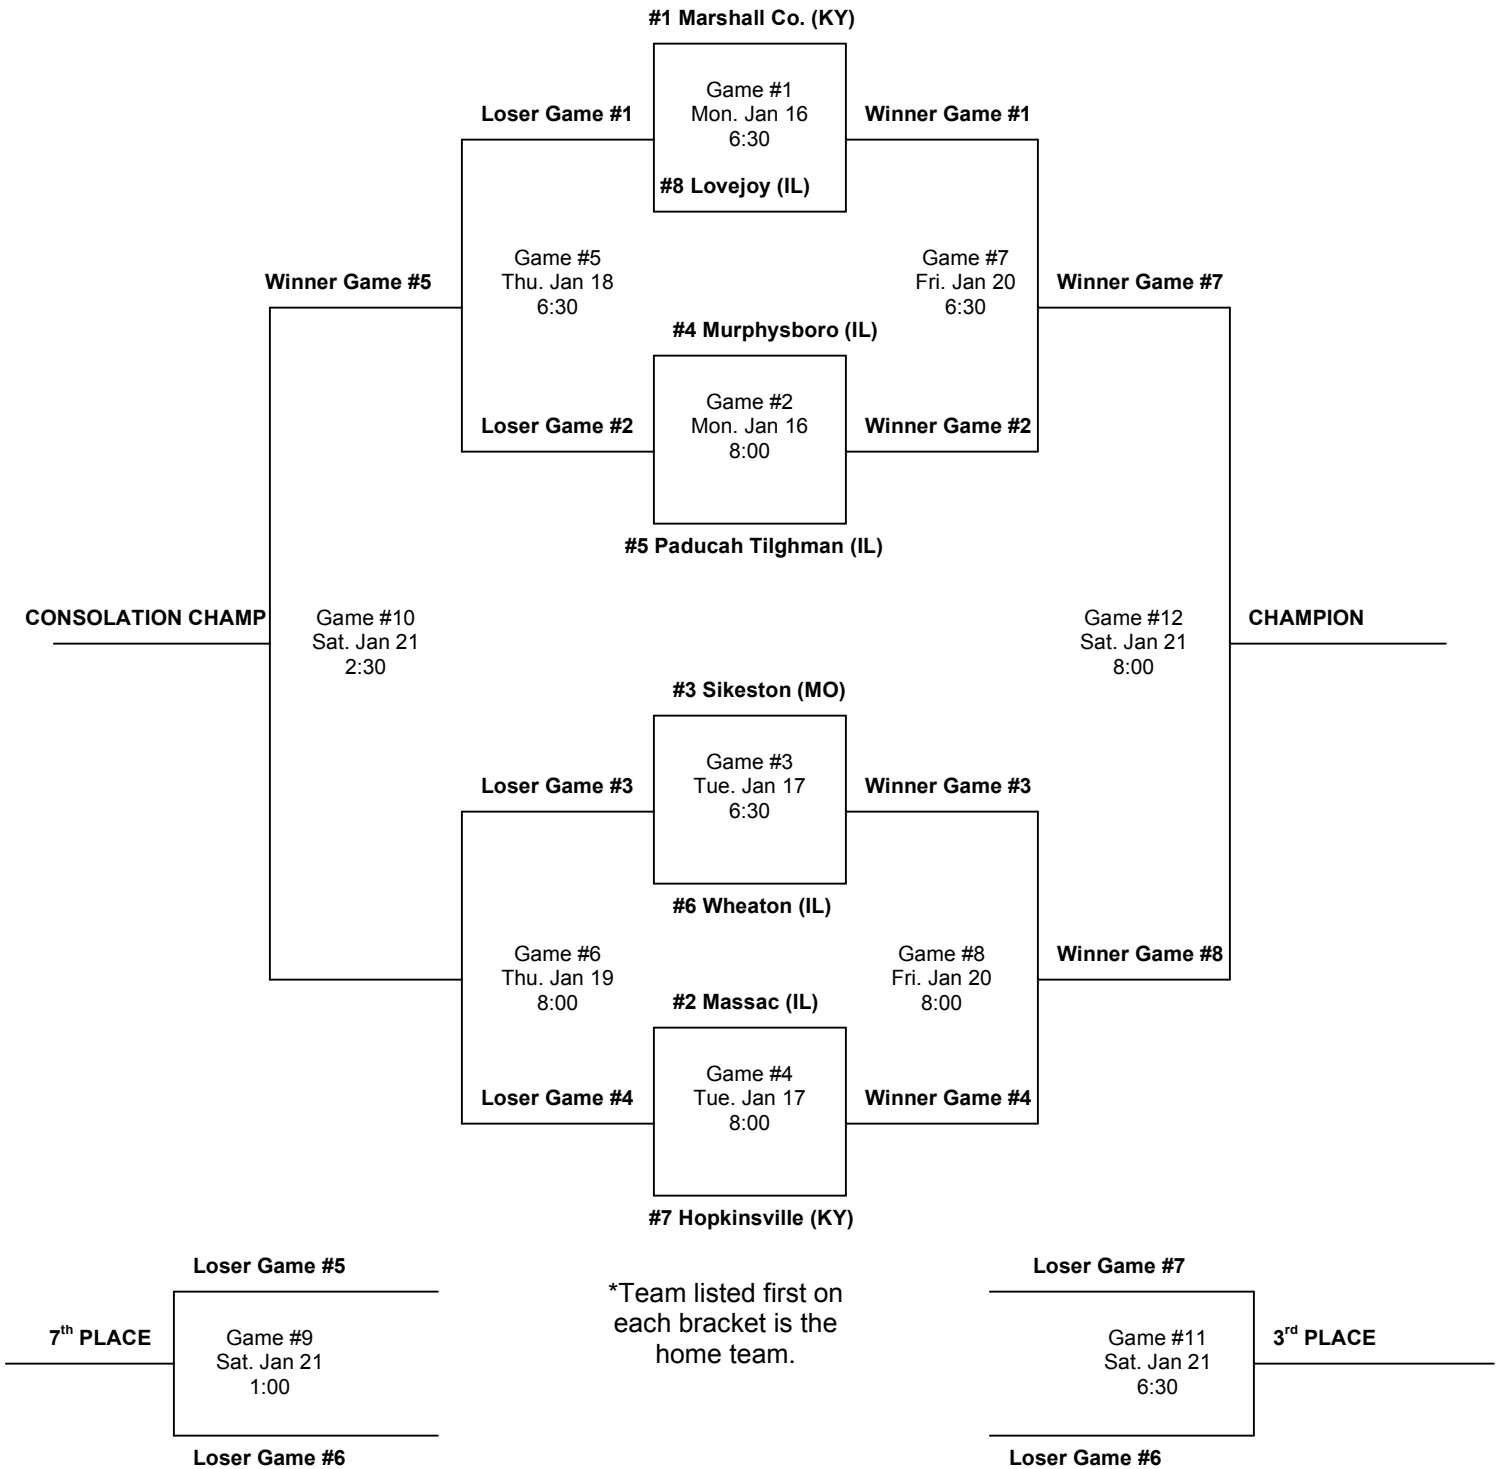

**MASSAC COUNTY HIGH SCHOOL
COCA COLA SUPERMAN CLASSIC
JANUARY 16-21, 2005**

ILLINOIS

Lovejoy
Massac County
Murphysboro
Wheaton Academy

KENTUCKY

Hopkinsville
Marshall County
Paducah Tilghman

MISSOURI

Sikeston